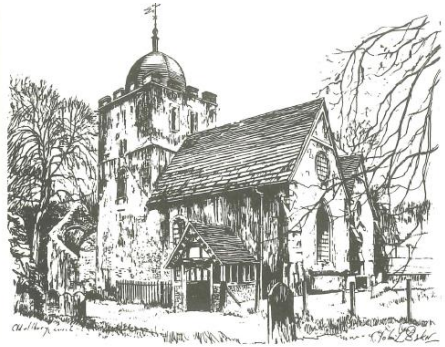

In dieser Kirche
liegt das Grab von
Ap. Henry Drummond

THE
OLD PARISH CHURCH
ALBURY
SURREY

This drawing by John L. Baker shows the ancient church which stands in Albury Park and adjoins the mansion. The Old Parish Church was closed in 1842, and since 1974 has been vested in the Redundant Churches Fund for preservation.